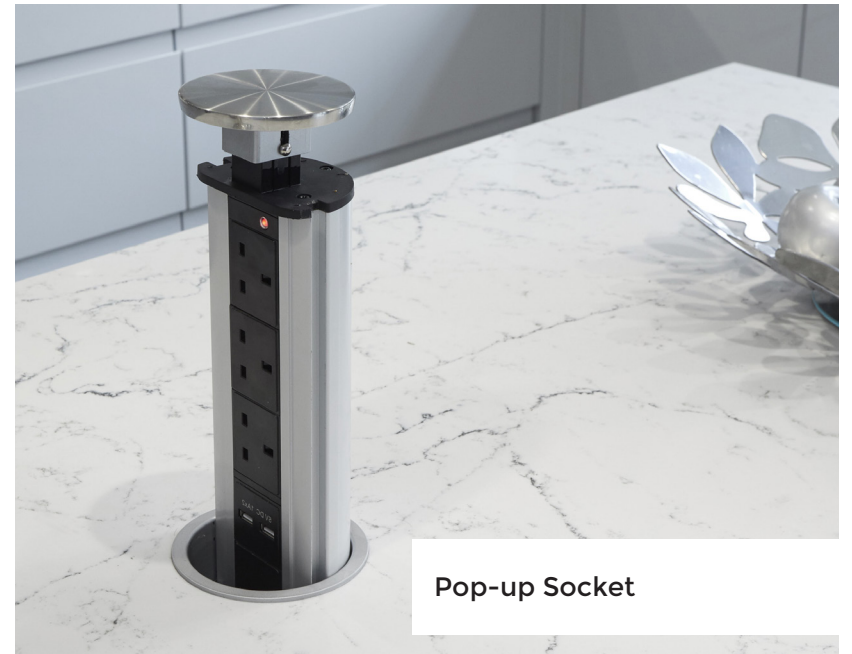

Wine Cooler

Mud Room

Chefs Pantry

Pop-up Socket

Kaelo Integrated Wine Cooler

Quooker Boiling Tap

Wine Rack

Harmony Painted
Light Grey Utility