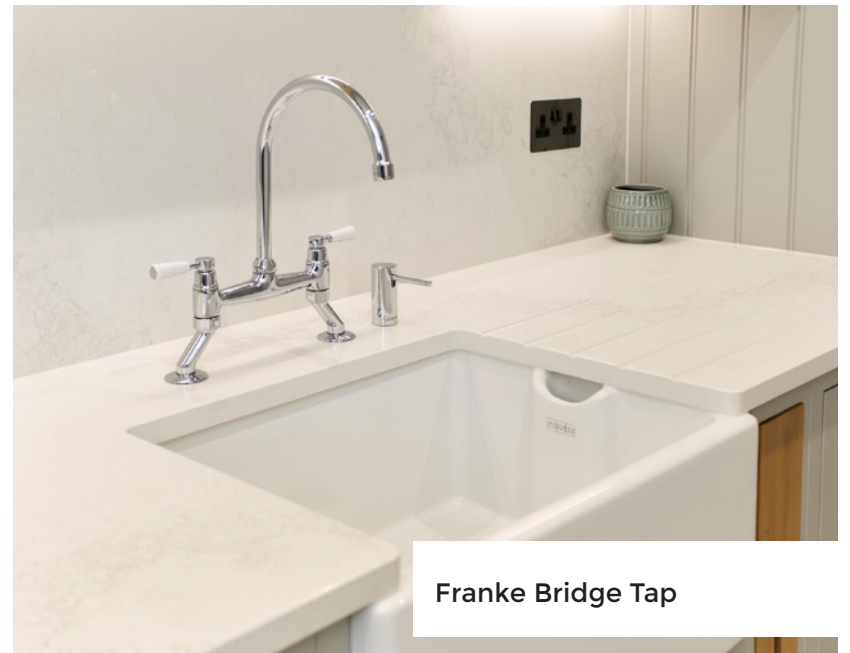

Franke Bridge Tap