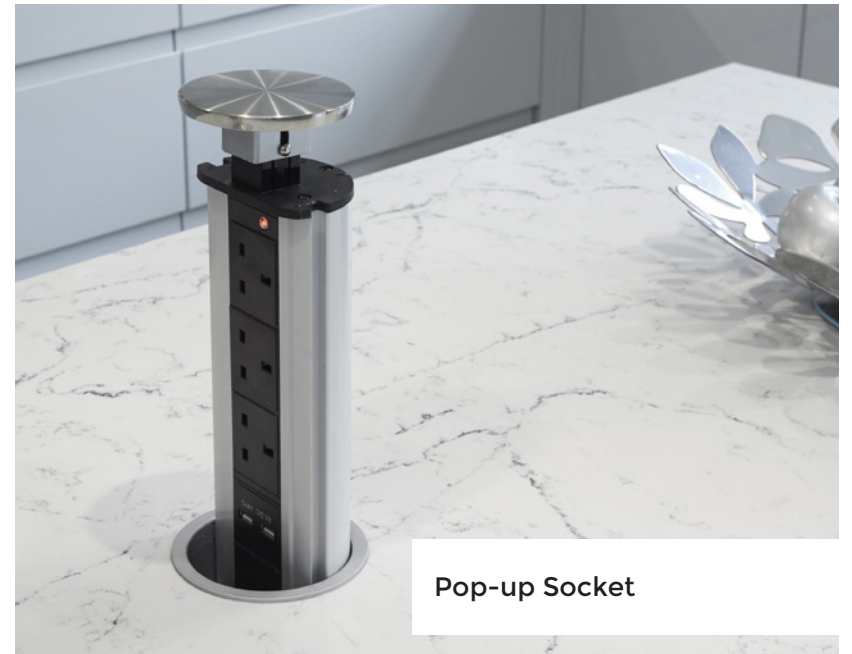

Wine Cooler

Mud Room

Chefs Pantry

Pop-up Socket

Kaelo Integrated Wine Cooler

Quooker Boiling Tap

Wine Rack

Harmony Painted
Light Grey Utility