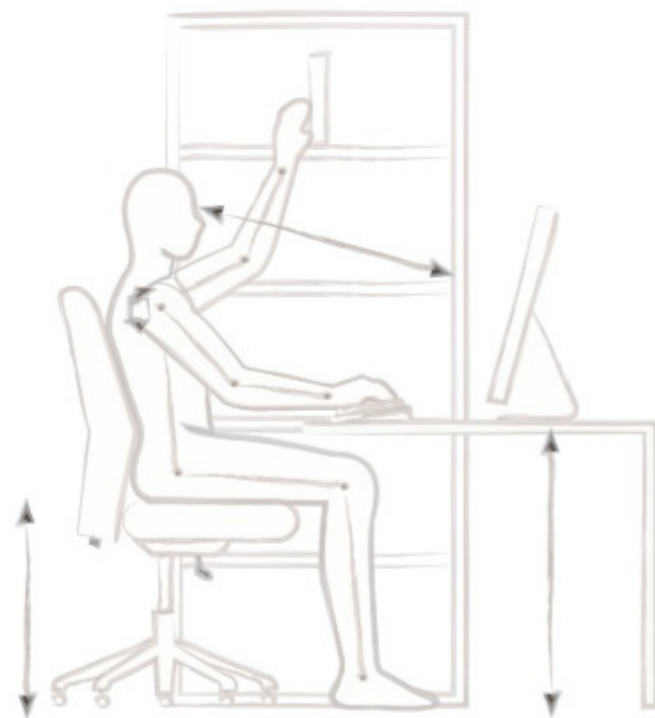

Sleek and modern design

21-22 **Linear**

Character office

23-24 **Accessories & Features**

Individually designed and intelligently fitted

Individually designed and intelligently fitted: from unit height to worktop depth and from monitor position to storage reach, every item is designed with your comfort and well being in mind. Your new workspace will take into consideration all factors, from file storage and stationery levels to IT equipment and printers, each office is unique.

Each element of your home office will be specified to the highest high standard. Filing drawers have been designed to a load capacity of 50kg; catering for all your storage and filing requirements, as well as all doors and drawers being soft close as standard. Take a look at our home office designs today and find your perfect design.

Ergonomically designed

From unit height to worktop depth and from monitor position to storage reach, every item is designed with your comfort and well-being in mind. Our attitude is simple. Why should you compromise just because your office is at home?