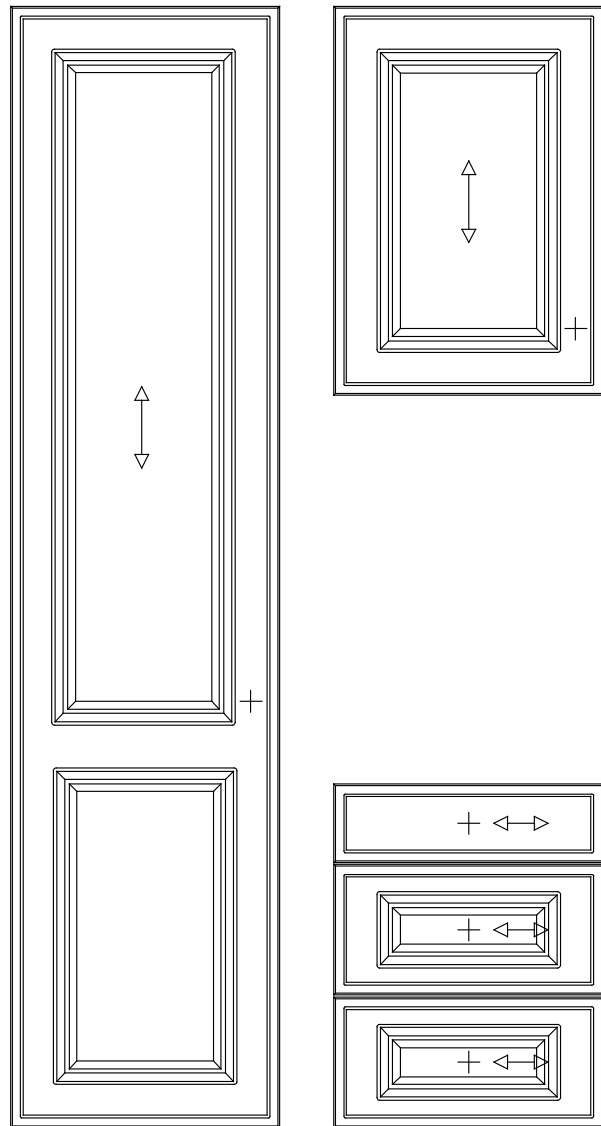

Windsor

- Price Group 3
- Shaker vinyl pressed door with a raised and fielded center panel
- 18mm door thickness

* Arrow indicates grain direction