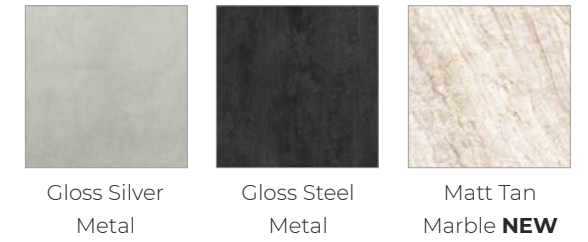

Laminate

* Arrow indicates grain direction