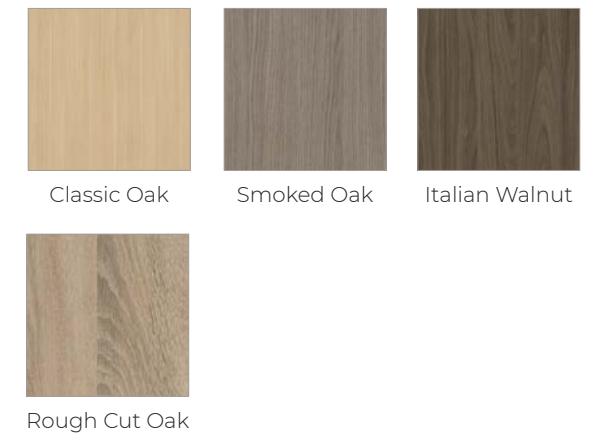

Image shows Langham cabinetry in Beige Silk with Smoked Oak. Image courtesy of George Barnett Kitchens.

Rio

- Price Group 1
- Laminate slab door with a horizontal grain structure (wardrobe doors are always vertical grain)
- MFC core
- 18mm door thickness

* Arrow indicates grain direction

Laminate

Wood Grains

Como

- Price Group 1
- Laminate slab door with a vertical grain structure
- MFC core
- 18mm door thickness

* Arrow indicates grain direction

Laminate

Wood Grains