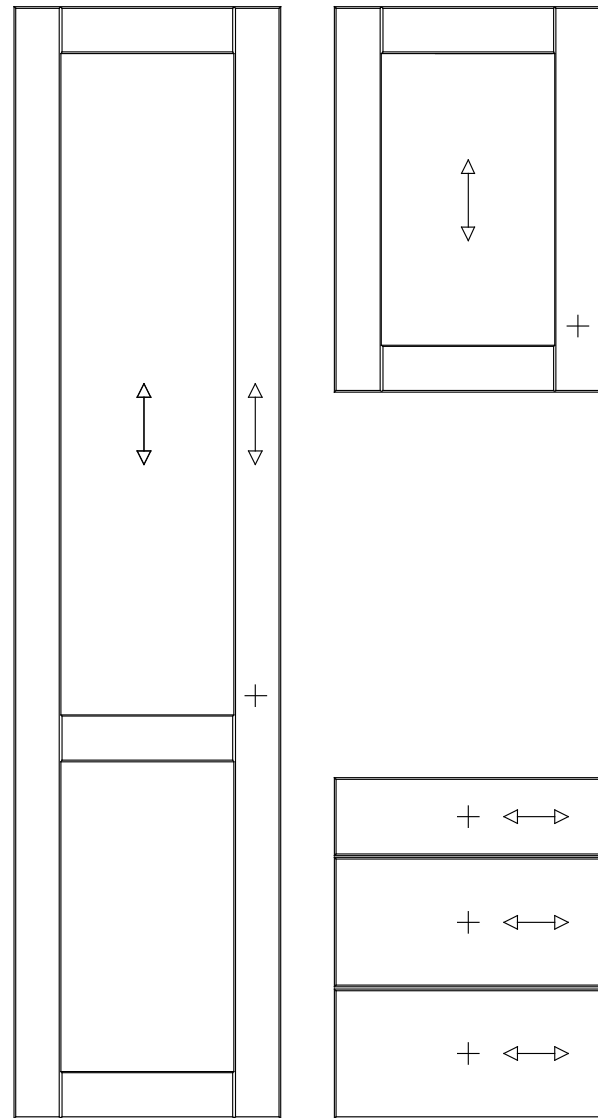

Wordsworth

- Price Group 3
- Shaker vinyl pressed door with a soft radiused edge
- 18mm door thickness

Painted Wood Grain Effect

* Arrow indicates grain direction

Salcombe

- Price Group 3
- Laminate slab door with a horizontal grain painted effect (wardrobe doors are always vertical grain)
- MFC core
- 18mm door thickness