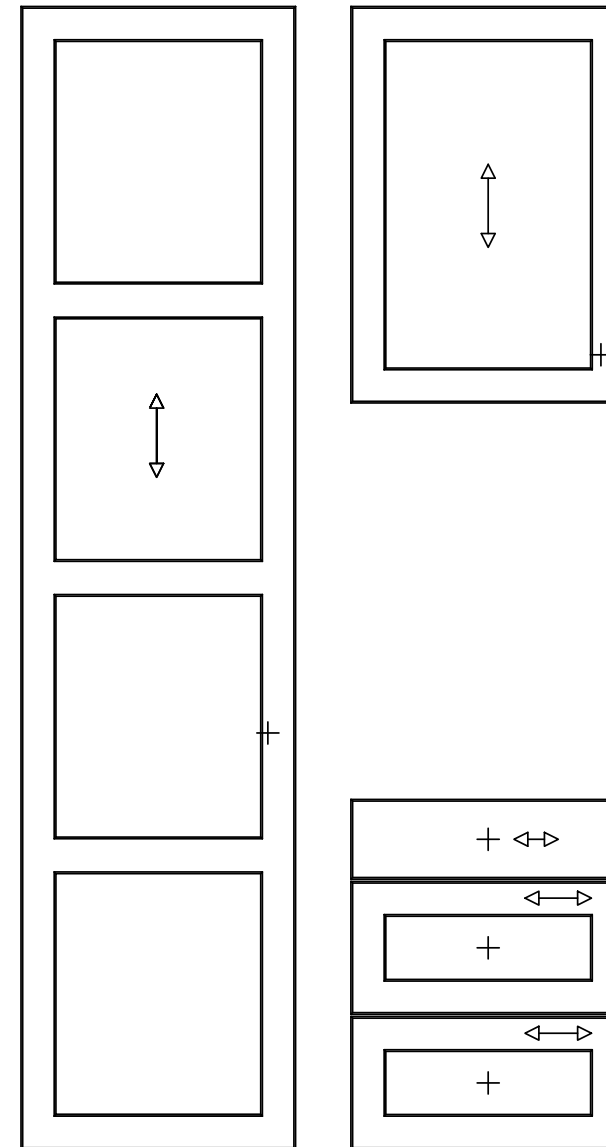

Hampton

- Price Group 5
- Shaker vinyl pressed door with a soft radiused edge
- 18mm door thickness