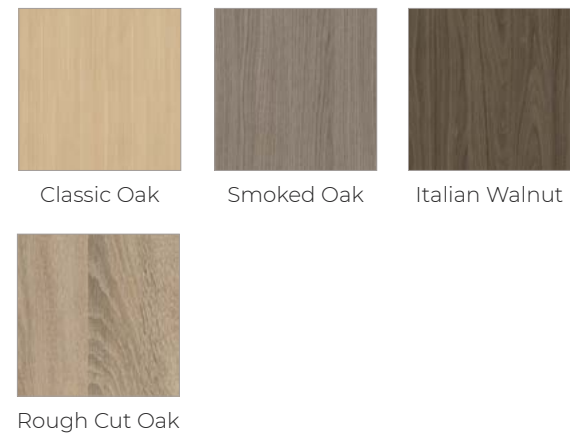

Wood Grains