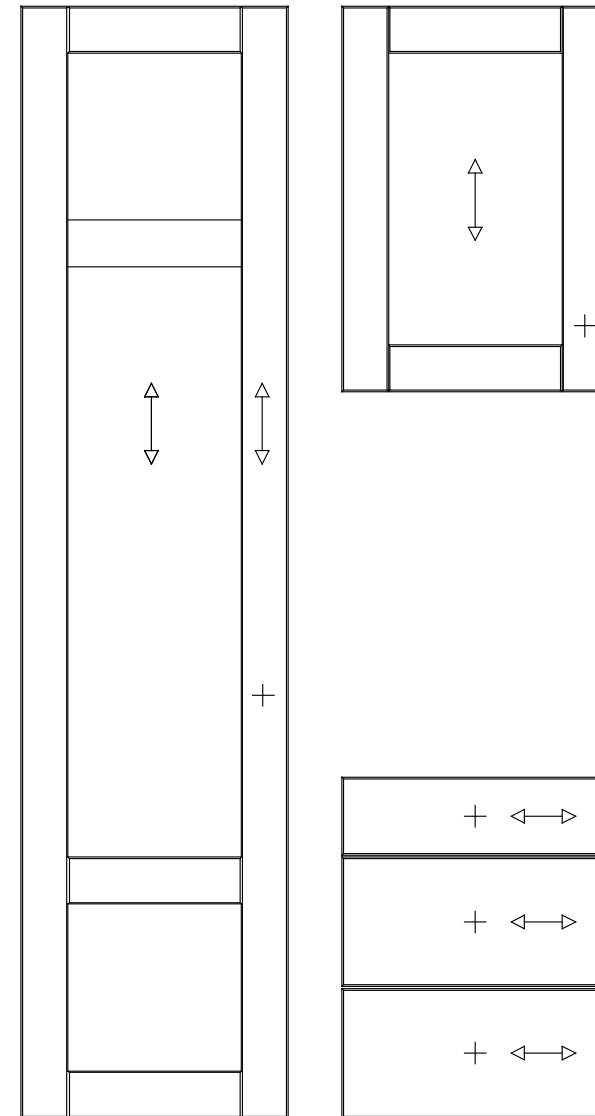

Newlands

- Price Group 3
- Shaker vinyl pressed door with 2 cross rails
- 18mm door thickness