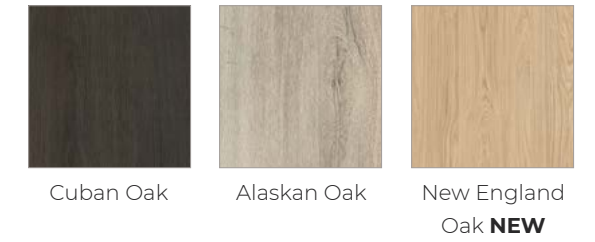

Foil

Painted Wood Grain Effect

Super Matt Foil

Portobello

Varenna

- Price Group 3
- Laminate slab door with a synchronised embossing structure
- MFC core
- 19mm door thickness

Wood Grains

* Arrow indicates grain direction