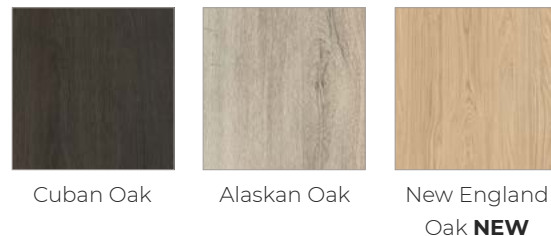

Lugano

- Price Group 3
- Laminate slab door with a synchronised embossing structure
- MFC core
- 19mm door thickness

Wood Grains

* Arrow indicates grain direction

Mayfair

- Price Group 3
- Matt lacquer slab door with a laminate reverse
- MDF core
- 18mm door thickness