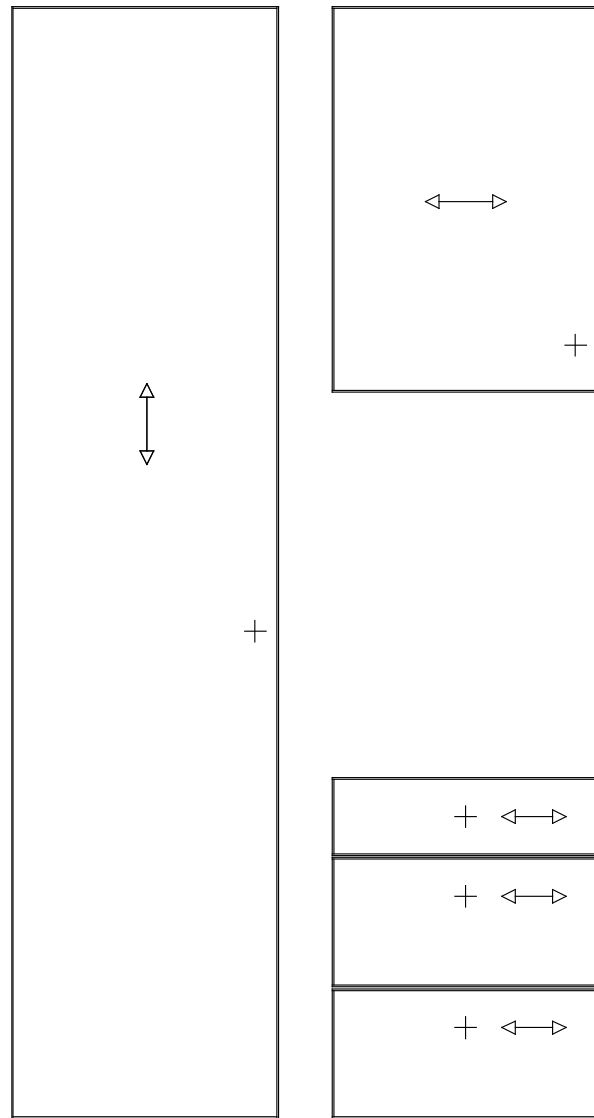

* Arrow indicates grain direction

Laminate

Wood Grains

Como

- Price Group 1
- Laminate slab door with a vertical grain structure
- MFC core
- 18mm door thickness

* Arrow indicates grain direction

Laminate

Wood Grains