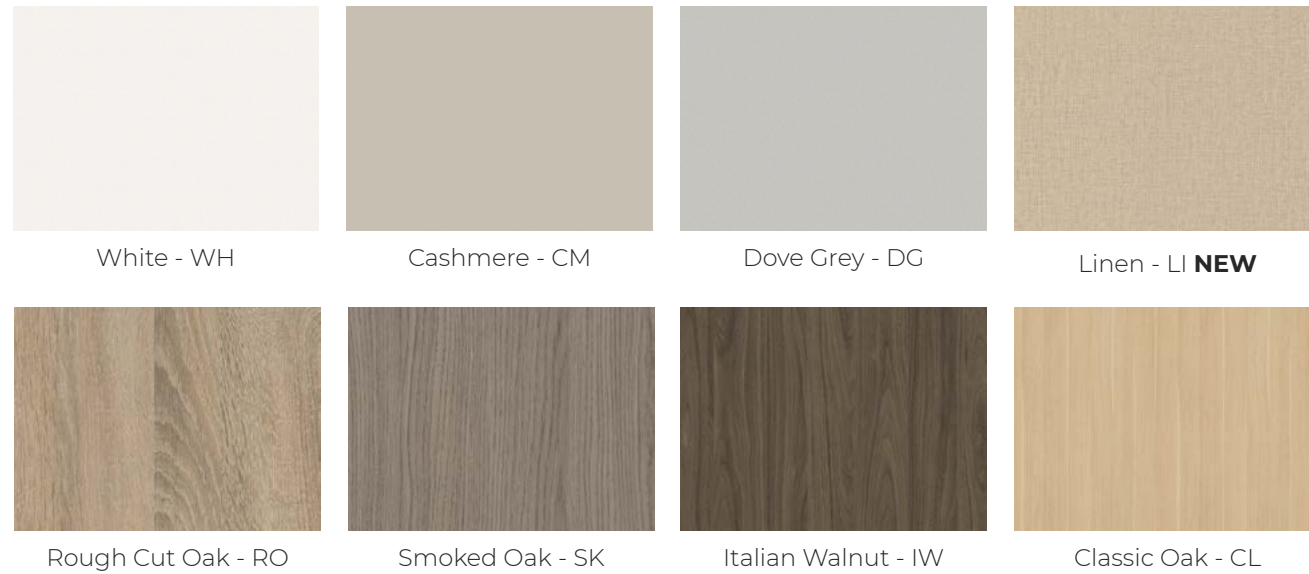

Portobello

Cabinet Colours

With our made to order furniture you can choose your own cabinet colour to create a matching or contrasting look for your furniture.

Standard cabinet colours

Premium cabinet colours