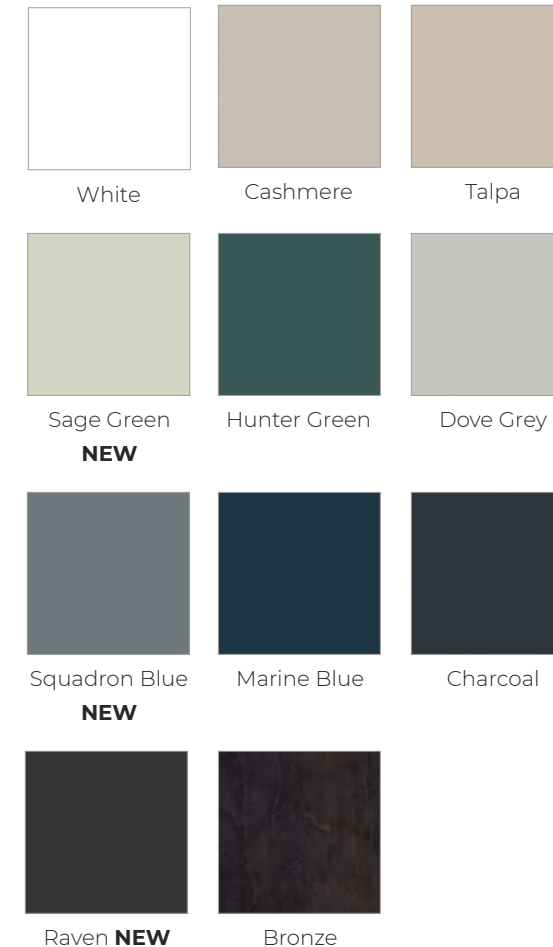

Super Matt

* Arrow indicates grain direction