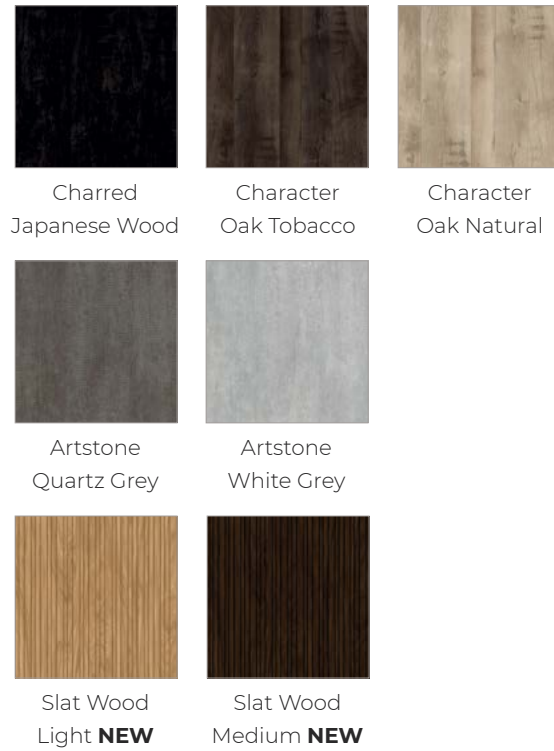

Renzo

- Price Group 4
- Laminate slab door with a vertical grain structure
- MFC core
- Made from 100% recycled material
- 18mm door thickness

* Arrow indicates grain direction

Texture

Product Innovation of the Year 2020

Langham

- Price Group 4
- Laminate slab door with a lifelike décor to the front and back
- MFC core
- 18mm door thickness

* Arrow indicates grain direction

Textures