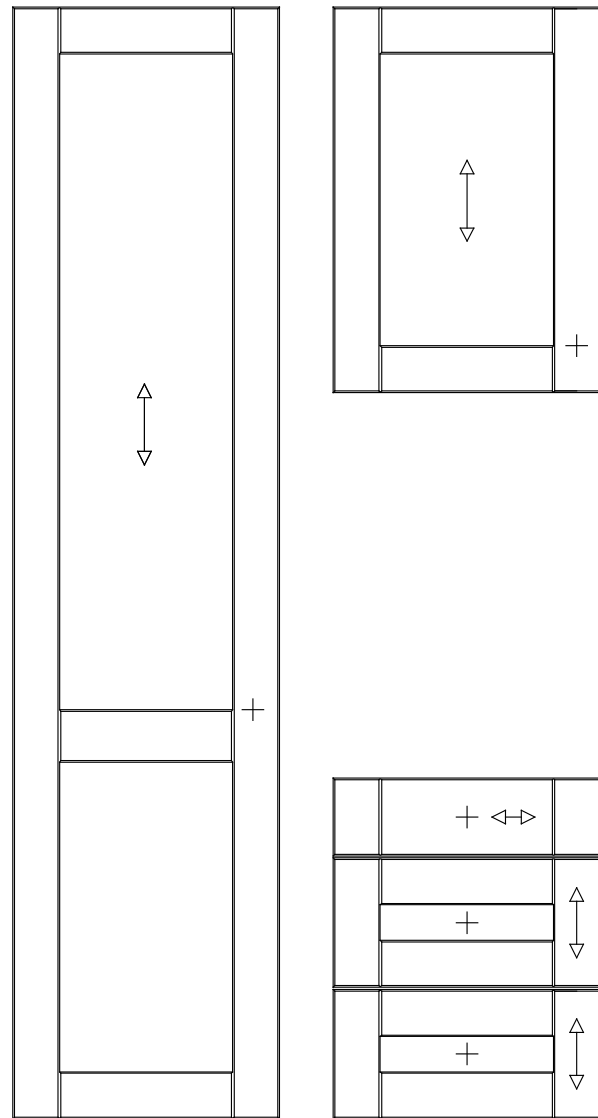

Laminate

* Arrow indicates grain direction

Harvard

- Price Group 5
- Shaker vinyl pressed door with a soft radiused edge
- 18mm door thickness

* Arrow indicates grain direction

Foil

Painted Wood Grain Effect